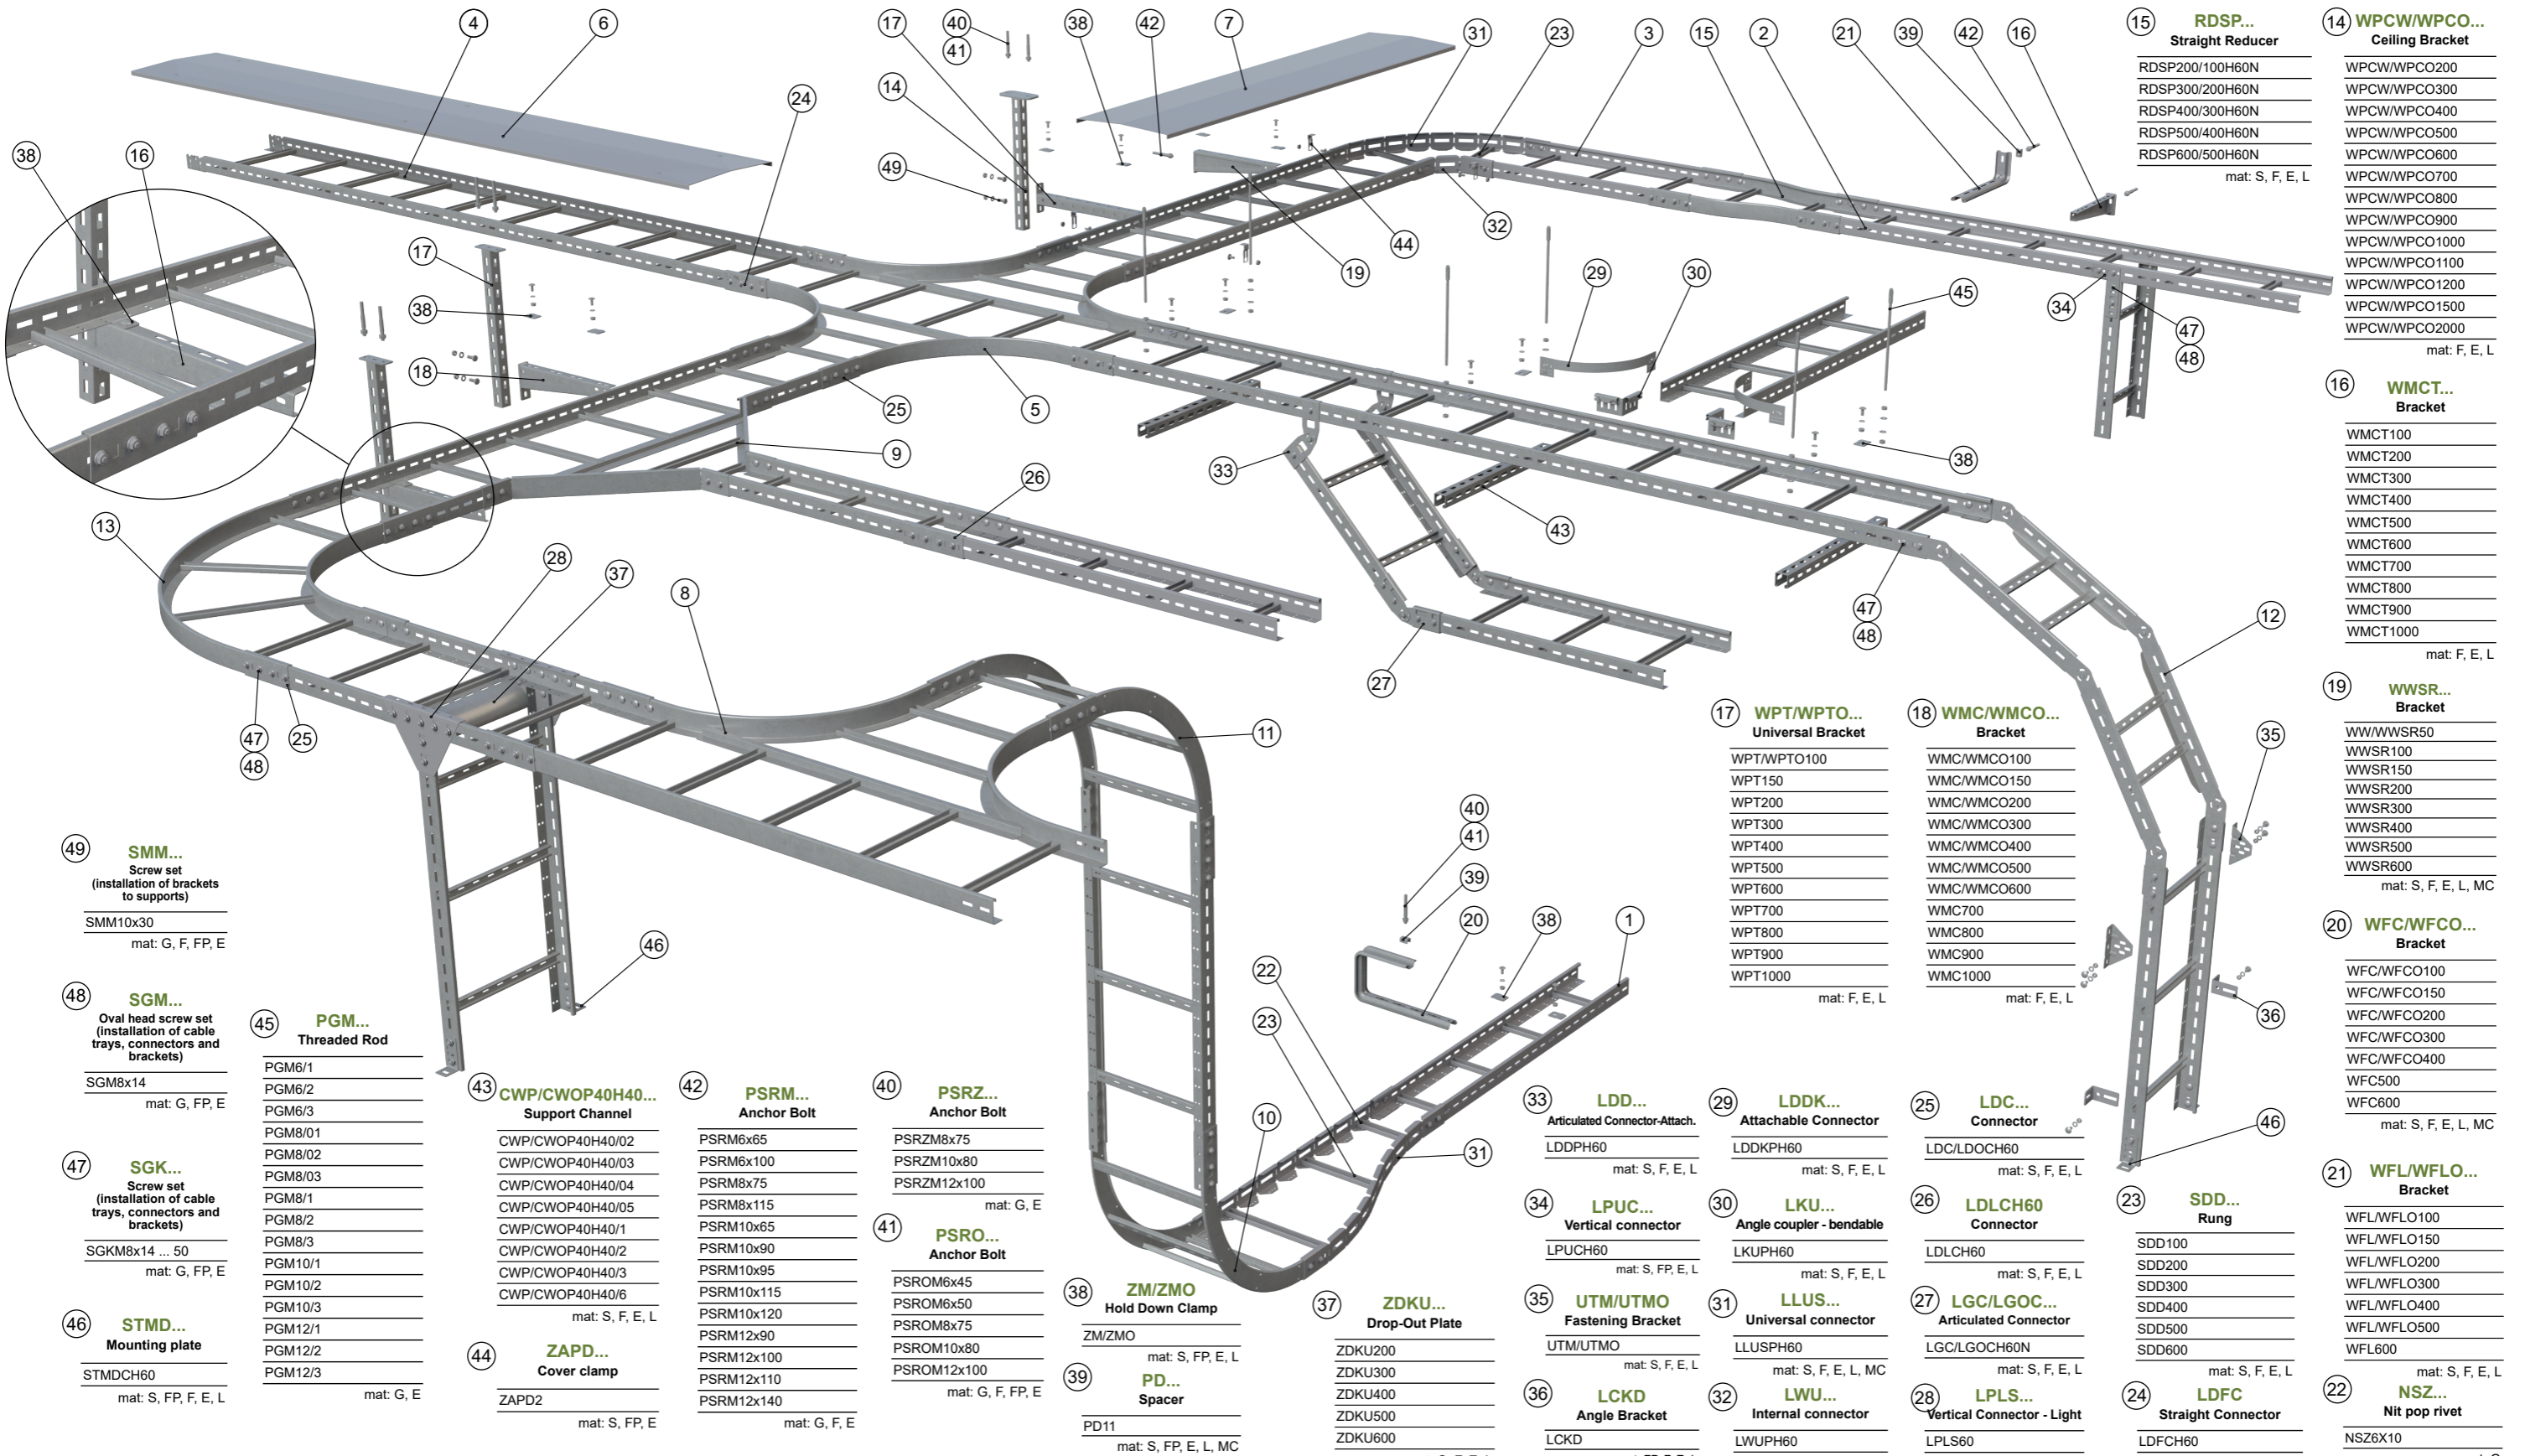

49 SMM... Screw set (installation of brackets to supports)
SMM10x30
mat: G, F, FP, E

48 SGM... Oval head screw set (installation of cable trays, connectors and brackets)
SGM8x14
mat: G, FP, E

47 SGK... Screw set (installation of cable trays, connectors and brackets)
SGKM8x14 ... 50
mat: G, FP, E