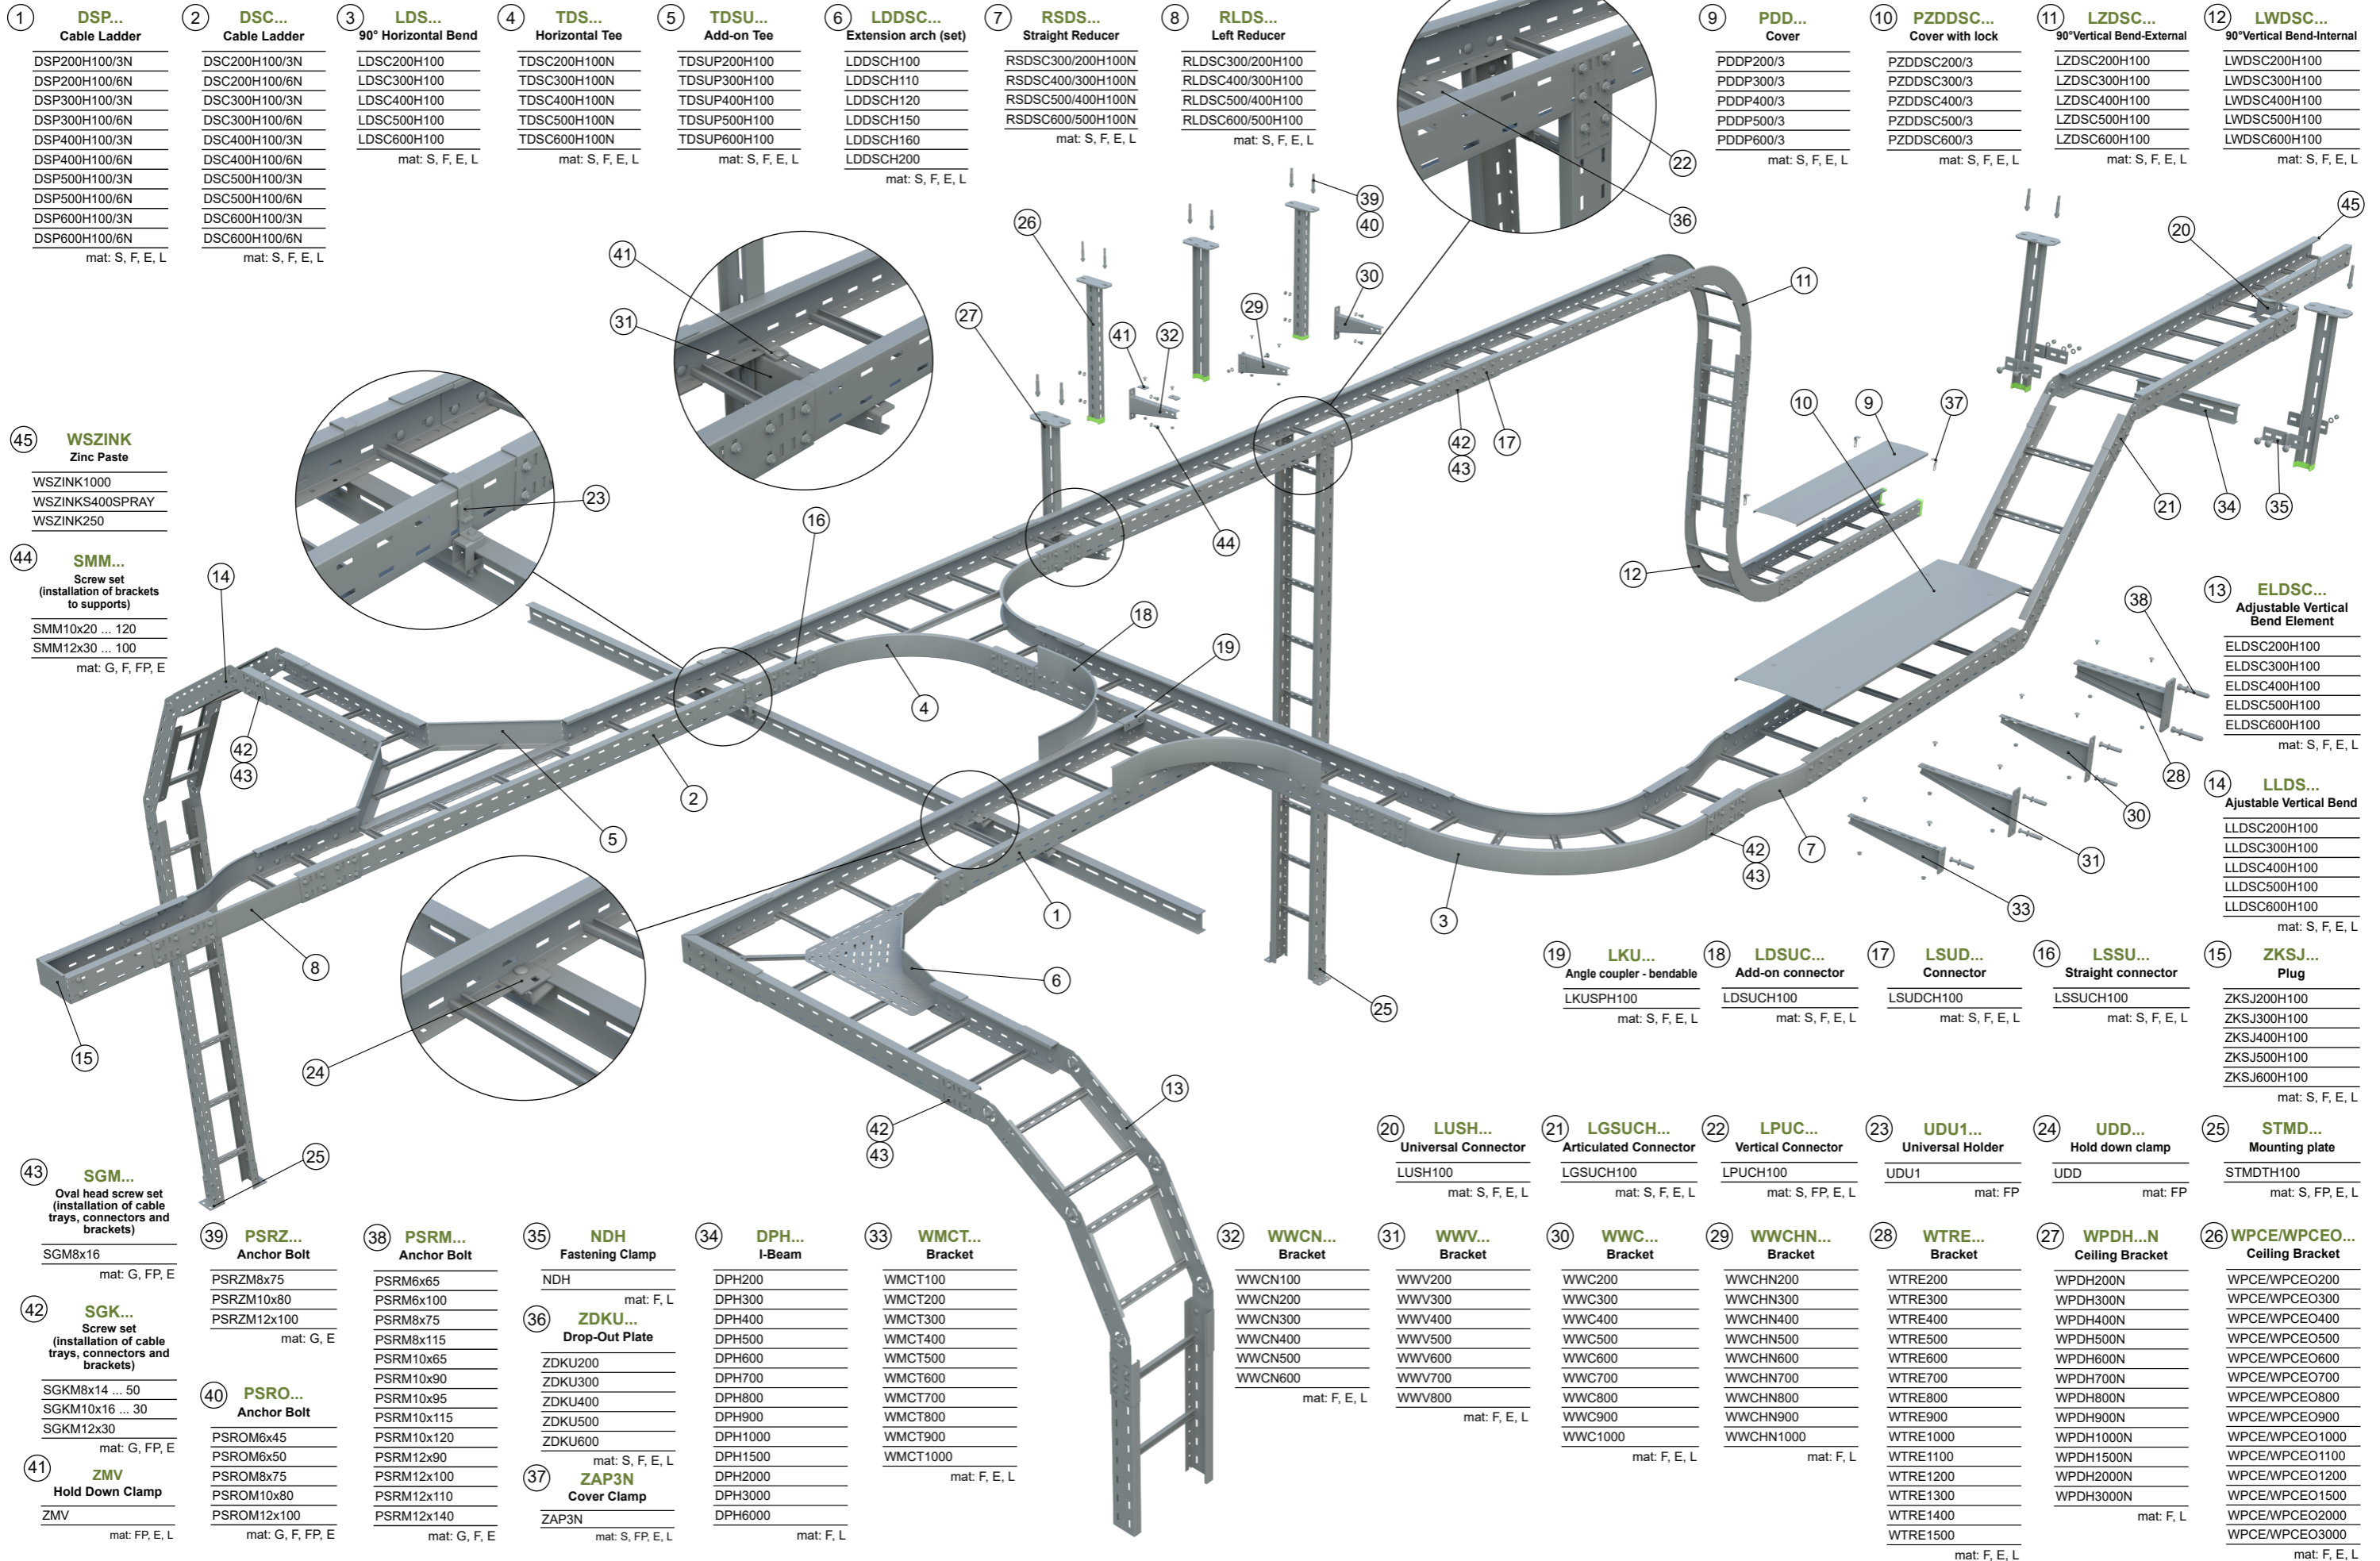

alicja.jarzabek@baks.com.pl
jakub.olszanko@baks.com.pl

[BAKS.COM.PL/EN](http://baks.com.pl/en)

click on the product symbol

check its details

www.baks.com.pl/en

1 DSP... Cable Ladder DSP200H100/3N DSP200H100/6N DSP300H100/3N DSP300H100/6N DSP400H100/3N DSP400H100/6N DSP500H100/3N DSP500H100/6N DSP600H100/3N DSP600H100/6N mat: S, F, E, L	2 DSC... Cable Ladder DSC200H100/3N DSC200H100/6N DSC300H100/3N DSC300H100/6N DSC400H100/3N DSC400H100/6N DSC500H100/3N DSC500H100/6N DSC600H100/3N DSC600H100/6N mat: S, F, E, L	3 LDS... 90° Horizontal Bend LDSC200H100 LDSC300H100 LDSC400H100 LDSC500H100 LDSC600H100 mat: S, F, E, L	4 TDS... Horizontal Tee TDS200H100N TDS300H100N TDS400H100N TDS500H100N TDS600H100N mat: S, F, E, L	5 TDSU... Add-on Tee TDSUP200H100 TDSUP300H100 TDSUP400H100 TDSUP500H100 TDSUP600H100 mat: S, F, E, L	6 LDDSC... Extension arch (set) LDDSCH100 LDDSCH110 LDDSCH120 LDDSCH150 LDDSCH160 LDDSCH200 mat: S, F, E, L	7 RSDS... Straight Reducer RSDSC300/200H100N RSDSC400/300H100N RSDSC500/400H100N RSDSC600/500H100N mat: S, F, E, L	8 RLDS... Left Reducer RLDS300/200H100 RLDS400/300H100 RLDS500/400H100 RLDS600/500H100 mat: S, F, E, L	9 PDD... Cover PDDP200/3 PDDP300/3 PDDP400/3 PDDP500/3 PDDP600/3 mat: S, F, E, L	10 PZDDSC... Cover with lock PZDDSC200/3 PZDDSC300/3 PZDDSC400/3 PZDDSC500/3 PZDDSC600/3 mat: S, F, E, L	11 LZDSC... 90° Vertical Bend-External LZDSC200H100 LZDSC300H100 LZDSC400H100 LZDSC500H100 LZDSC600H100 mat: S, F, E, L	12 LWDSC... 90° Vertical Bend-Internal LWDSC200H100 LWDSC300H100 LWDSC400H100 LWDSC500H100 LWDSC600H100 mat: S, F, E, L	13 ELDSC... Adjustable Vertical Bend Element ELDSC200H100 ELDSC300H100 ELDSC400H100 ELDSC500H100 ELDSC600H100 mat: S, F, E, L	14 LLDS... Adjustable Vertical Bend LLDS200H100 LLDS300H100 LLDS400H100 LLDS500H100 LLDS600H100 mat: S, F, E, L	15 ZKSJ... Plug ZKSJ200H100 ZKSJ300H100 ZKSJ400H100 ZKSJ500H100 ZKSJ600H100 mat: S, F, E, L	16 LSSU... Straight connector LSSUCH100 mat: S, F, E, L	17 LSUD... Connector LSUDCH100 mat: S, F, E, L	18 LDSUC... Add-on connector LDSUCH100 mat: S, F, E, L	19 LKU... Angle coupler - bendable LKUSPH100 mat: S, F, E, L	20 LUSH... Universal Connector LUSH100 mat: S, F, E, L	21 LGSUCH... Articulated Connector LGSUCH100 mat: S, F, E, L	22 LPUC... Vertical Connector LPUCH100 mat: S, FP, E, L	23 UDU1... Universal Holder UDU1 mat: FP	24 UDD... Hold down clamp UDD mat: FP	25 STMD... Mounting plate STMDTH100 mat: S, FP, E, L	26 WPCE/WPCEO... Ceiling Bracket WPCE/WPCEO200 WPCE/WPCEO300 WPCE/WPCEO400 WPCE/WPCEO500 WPCE/WPCEO600 WPCE/WPCEO700 WPCE/WPCEO800 WPCE/WPCEO900 WPCE/WPCEO1000 WPCE/WPCEO1100 WPCE/WPCEO1200 WPCE/WPCEO1500 WPCE/WPCEO2000 WPCE/WPCEO3000 mat: F, E, L	27 WPDH...N Ceiling Bracket WPDH200N WPDH300N WPDH400N WPDH500N WPDH600N WPDH700N WPDH800N WPDH900N WPDH1000N WPDH1500N WPDH2000N WPDH3000N mat: F, L	28 WTRE... Bracket WTRE200 WTRE300 WTRE400 WTRE500 WTRE600 WTRE700 WTRE800 WTRE900 WTRE1000 WTRE1100 WTRE1200 WTRE1300 WTRE1400 WTRE1500 mat: F, E, L	29 WWCHN... Bracket WWCHN200 WWCHN300 WWCHN400 WWCHN500 WWCHN600 WWCHN700 WWCHN800 WWCHN900 WWCHN1000 mat: F, L	30 WWC... Bracket WWC200 WWC300 WWC400 WWC500 WWC600 WWC700 WWC800 WWC900 WWC1000 mat: F, E, L	31 WWV... Bracket WWV200 WWV300 WWV400 WWV500 WWV600 WWV700 WWV800 mat: F, E, L	32 WWCN... Bracket WWCN100 WWCN200 WWCN300 WWCN400 WWCN500 WWCN600 mat: F, E, L	33 WMCT... Bracket WMCT100 WMCT200 WMCT300 WMCT400 WMCT500 WMCT600 WMCT700 WMCT800 WMCT900 WMCT1000 mat: F, E, L	34 DPH... I-Beam DPH200 DPH300 DPH400 DPH500 DPH600 DPH700 DPH800 DPH900 DPH1000 DPH1500 DPH2000 DPH3000 DPH6000 mat: F, L	35 NDH Fastening Clamp NDH mat: F, L	36 ZDKU... Drop-Out Plate ZDKU200 ZDKU300 ZDKU400 ZDKU500 ZDKU600 mat: S, F, E, L	37 ZAP3N Cover Clamp ZAP3N mat: S, FP, E, L	38 PSRM... Anchor Bolt PSRM6x65 PSRM6x100 PSRM8x75 PSRM8x115 PSRM10x65 PSRM10x90 PSRM10x95 PSRM10x115 PSRM10x120 PSRM12x90 PSRM12x100 PSRM12x110 PSRM12x140 mat: G, F, E	39 PSRZ... Anchor Bolt PSRZM8x75 PSRZM10x80 PSRZM12x100 mat: G, E	39 PSRZ... Anchor Bolt PSRZM8x75 PSRZM10x80 PSRZM12x100 mat: G, E	40 PSRO... Anchor Bolt PSROM6x45 PSROM6x50 PSROM8x75 PSROM10x80 PSROM12x100 mat: G, F, FP, E	41 ZMV Hold Down Clamp ZMV mat: FP, E, L	42 SGK... Screw set (installation of cable trays, connectors and brackets) SGKM8x14 ... 50 SGKM10x16 ... 30 SGKM12x30 mat: G, FP, E	43 SGM... Oval head screw set (installation of cable trays, connectors and brackets) SGM8x16 mat: G, FP, E	44 SMM... Screw set (installation of brackets to supports) SMM10x20 ... 120 SMM12x30 ... 100 mat: G, F, FP, E	45 WSZINK Zinc Paste WSZINK1000 WSZINKS400SPRAY WSZINK250
---	---	---	--	--	---	--	--	---	---	--	--	--	--	--	--	---	---	---	---	---	--	---	--	---	---	---	---	--	---	--	---	--	---	---	--	--	---	--	--	---	---	--	---	---	---